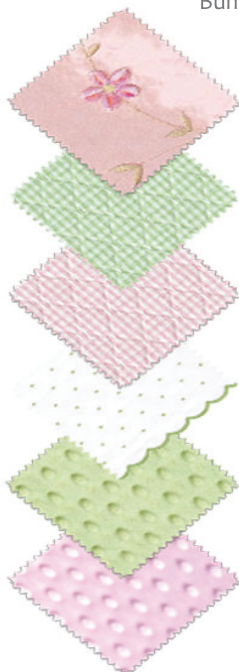

Princess

Blush faux silk with delicate pink velvet flowers and embroidery - perfect for royalty.

3pc Crib Set - Also Available by the Piece
 Bumper - optional zipper closure available
 Gathered Skirt - 18" Length
 Crib Sheet - Petite Gingham Green

Nursery Accessories

- A. Toy Bag
- B. Decorative Pillow 12" x 16"
- C. Blanket 28" x 48"
- Diaper Stacker
- Changing Pad Cover
- Petite Gingham Green

Toddler Bedding Set

- Toddler Coverlet 42" x 58"
- Toddler Pillow 12" x 16"

Moses Basket

Includes: bumper, sheet, blanket, mattress and basket.
 Measures: 32.5" x 18" x 9"

Fabric By the Yard

- Pink Velvet Flower
- Petite Gingham Green
- Petite Gingham Pink
- Dot Sheer Green
- Fuzzy Dot Green
- Fuzzy Dot Pink

Includes: Reversible Duvet or Comforter and Standard Pillow Sham(s)
 Also Available the Piece

The duvet is Pink Velvet Flower with Petite Gingham Green on the reverse. The duvet has a zipper closure with faux button details, each with a velvet flower accent.